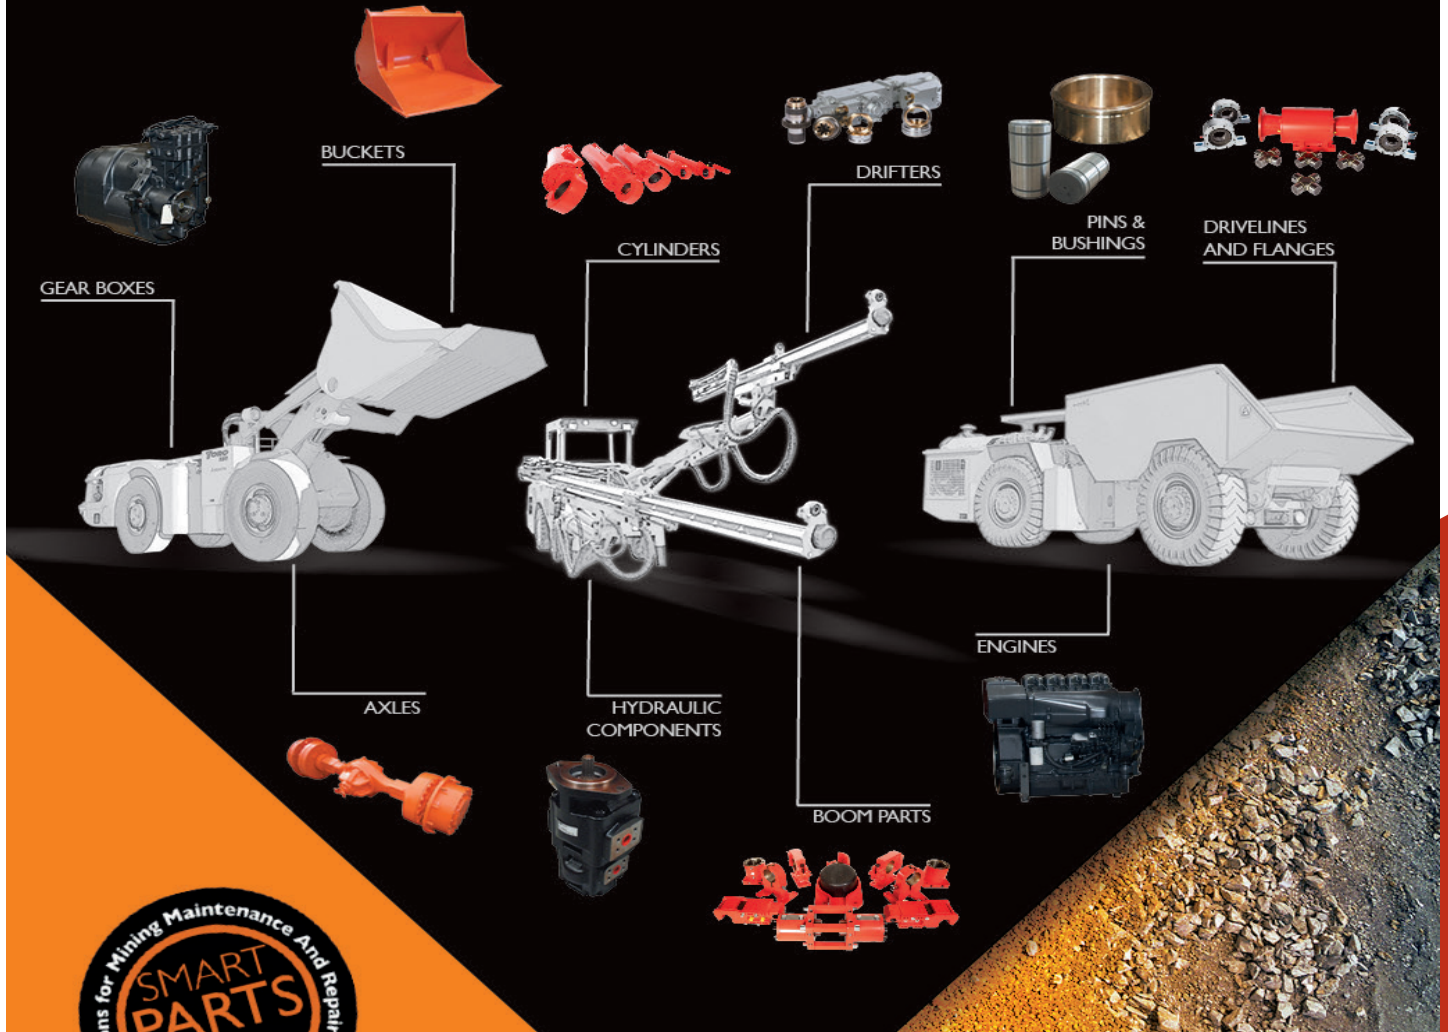

LEADER IN MINING SPARE PARTS SUPPLY CHAIN

GENUINE SPARE PARTS

DRIVETRAIN IS CURRENTLY STOCKING ARAMINE SMART PARTS IN AUSTRALIA

AVAILABILITY

GENUINE QUALITY

COMPETITIVE

REACTIVE SUPPORT

GENUINE PART DESCRIPTION	GENUINE PART NUMBER
ADAPTOR	20714468
ADAPTOR	55005676
ADAPTOR	4182450
ADJUSTING SCREW	77010393
BACK UP ALARM	56024620
BALL BEARING	81506009
BALL BEARING	85069889
BALL BEARING	85592029
BALL BEARING	88558909
BELT	87043679
BOOT	87482869
BRAKE PEDAL	55197208
BRAKE PEDAL VALVE	56048127
BREATHER	55199066
BUSHING	20797408
BUSHING	8554608
BUSHING	47650308
BUSHING	59943148
CAP	8537018
CENTRALIZER	26368598
CHECK VALVE	4790583
COIL	56017692
COIL	56030296
COIL	55023570
CONTACT KEY	8000091
CONTACT KEY	66922530
CONTROL VALVE	88253649
CYLINDER	55007736
DAMPER PLATE	2829070
DAMPING ADAPTER	56016410
DEEP GROOVE BEARING	80875249
DIAPHRAGM	9260298
DIAPHRAGM	15235798
DIRECTIONAL VALVE	88110579
DIRECTIONAL VALVE	56045189
EXPANSION VALVE	88591949
FEMALE CONTACT	8002464
FILTER	56008551
FILTER	81723059

ARAMINE SMART PARTS

THE ONLY ALTERNATIVE GENUINE SOURCE

With more than 40 years of worldwide experience in the underground mining industry and remanufacturing process, Aramine offers one of the most extensive range of genuine spare parts for underground mining equipment and gives access to OES spare parts at a very competitive price.